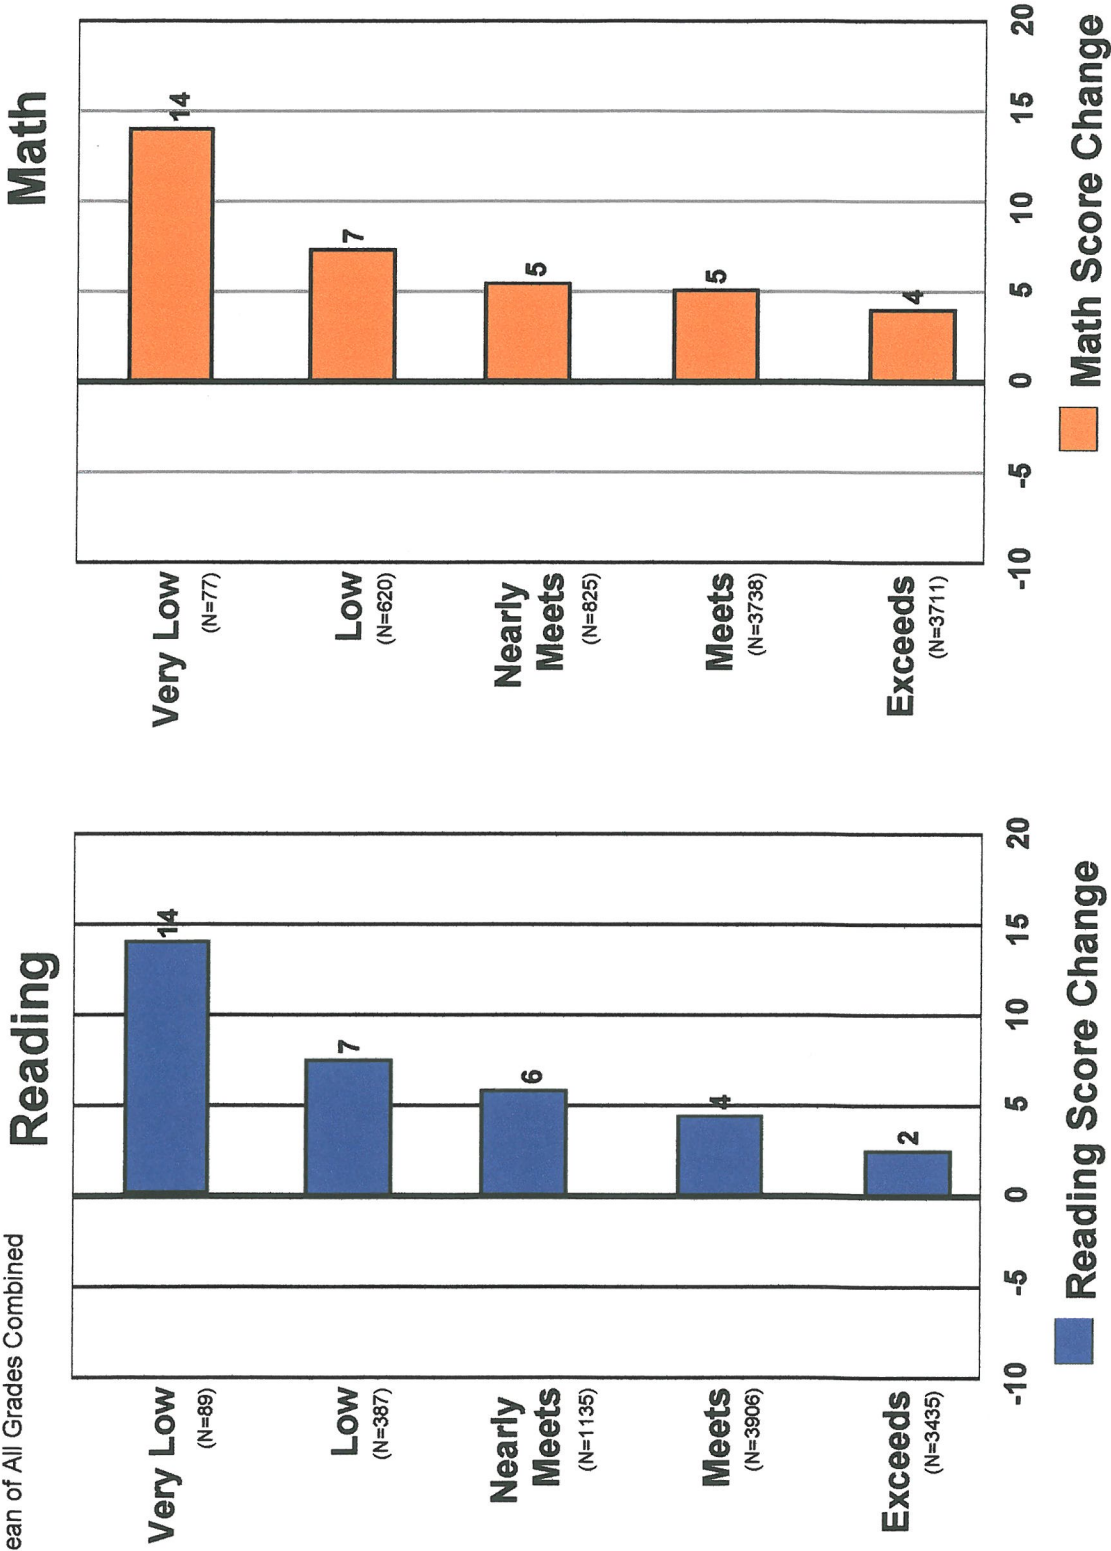

Are students at all performance levels showing growth?

Mean of All Grades Combined

Reading

Math

Change in Mean Test Scores by Prior Performance Level

Are students at all performance levels showing growth?

Mean of All Grades Combined

Change in Mean Test Scores by Prior Performance Level

Are students at all performance levels showing growth?

Mean of Grade 11

Change in Mean Test Scores by Prior Performance Level