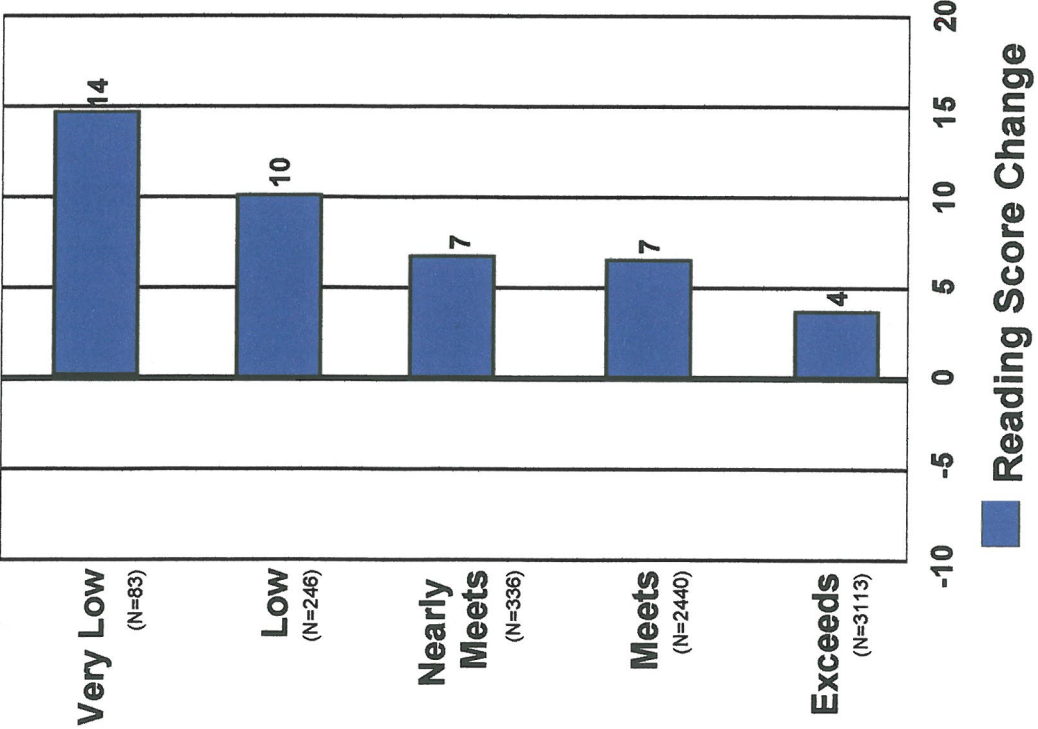

Are students at all performance levels showing growth?

Mean of All Grades Combined

Reading

Math

Change in Mean Test Scores by Prior Performance Level

Are students at all performance levels showing growth?

Mean of All Grades Combined

Change in Mean Test Scores by Prior Performance Level

Are students at all performance levels showing growth?

Mean of Grade 11

Change in Mean Test Scores by Prior Performance Level