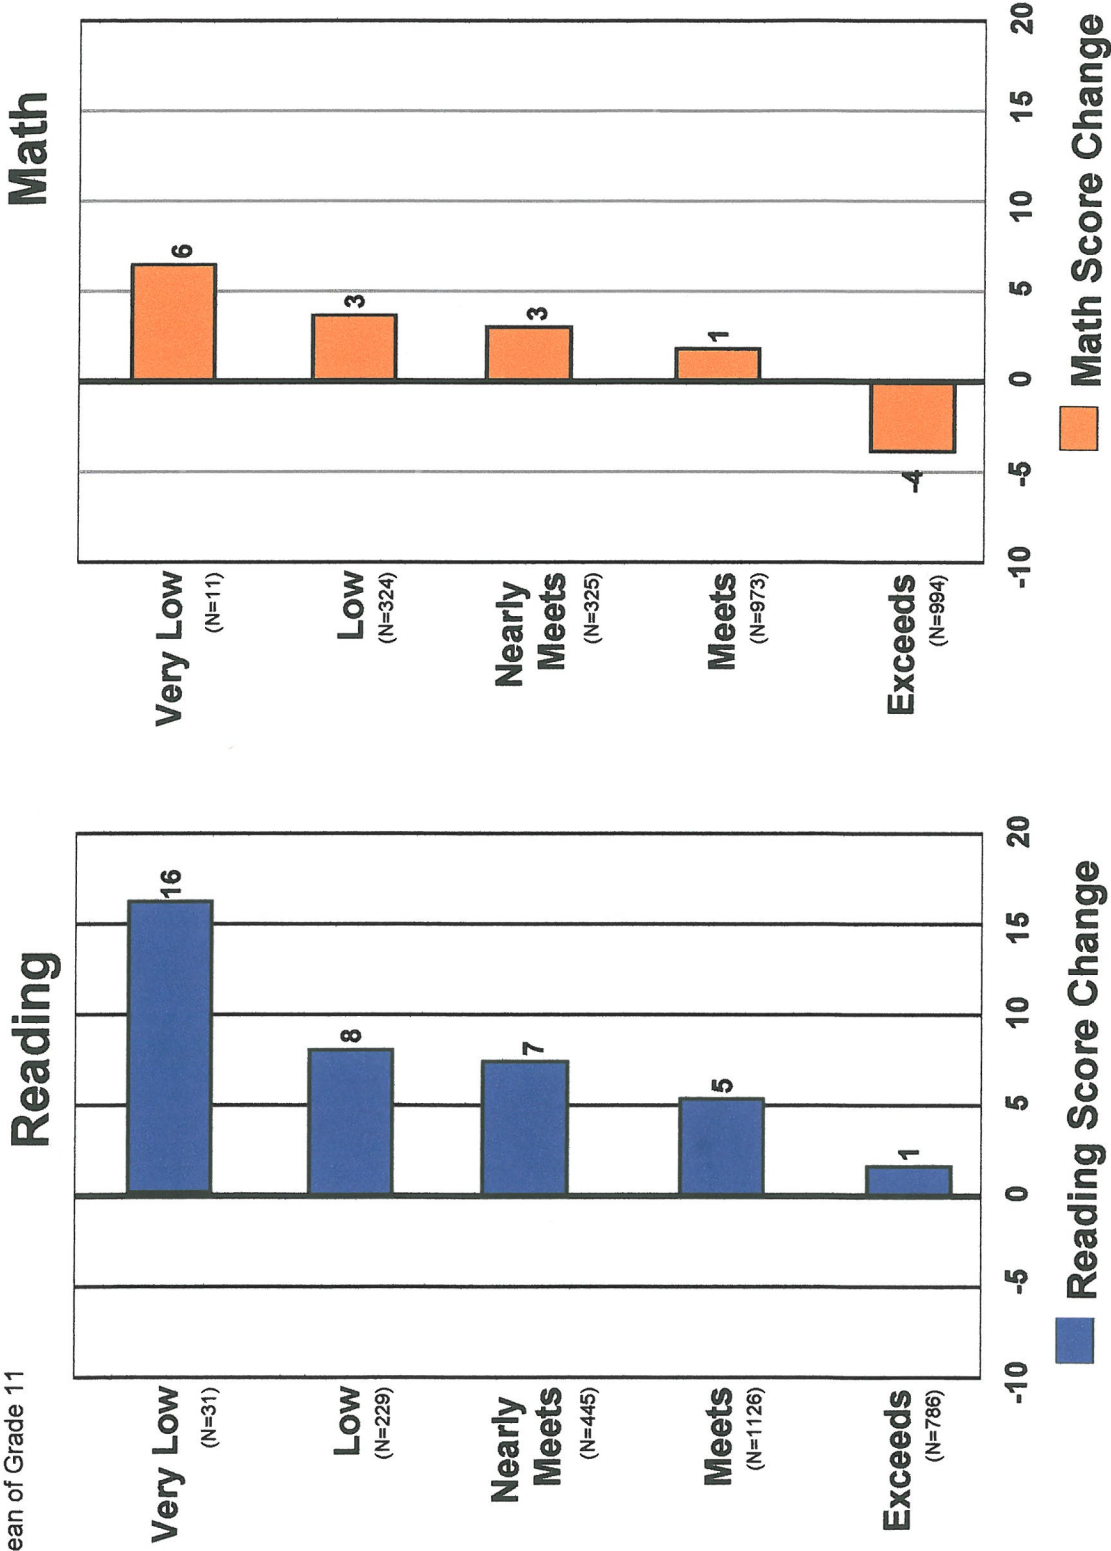

Are students at all performance levels showing growth?

Mean of All Grades Combined

Reading

Math

Change in Mean Test Scores by Prior Performance Level

Are students at all performance levels showing growth?

Mean of All Grades Combined

Change in Mean Test Scores by Prior Performance Level

Are students at all performance levels showing growth?

Mean of Grade 11

Change in Mean Test Scores by Prior Performance Level