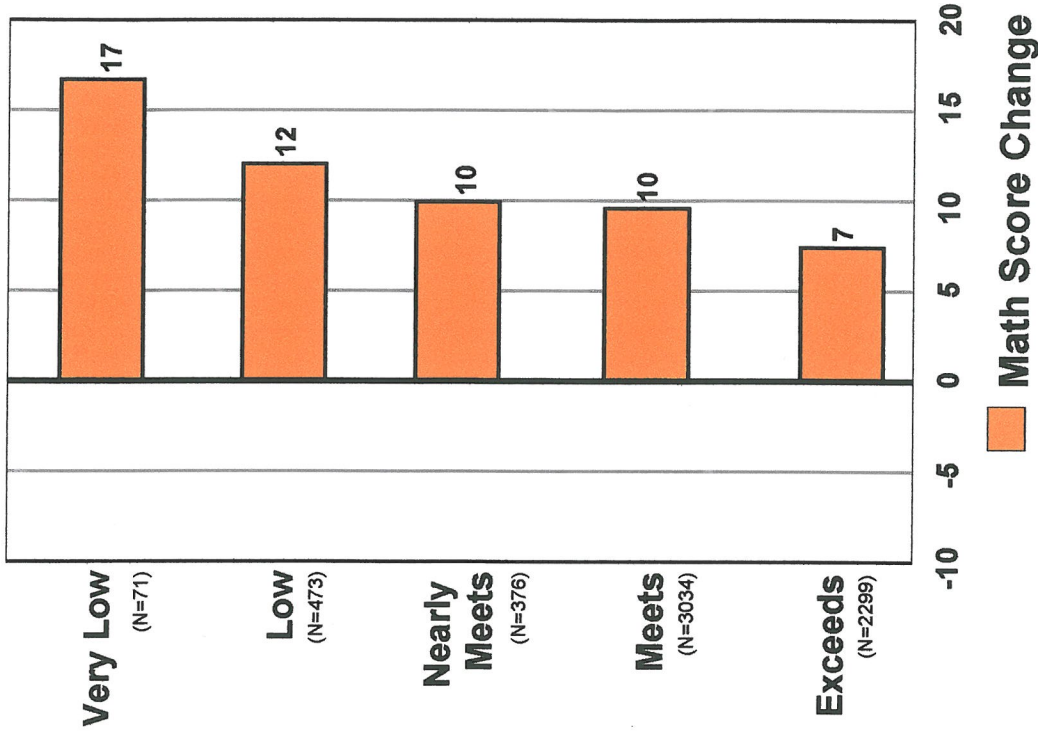

Are students at all performance levels showing growth?

Mean of All Grades Combined

Reading

Math

Change in Mean Test Scores by Prior Performance Level

Are students at all performance levels showing growth?

Mean of All Grades Combined

Change in Mean Test Scores by Prior Performance Level

Are students at all performance levels showing growth?

Mean of Grade 11

Change in Mean Test Scores by Prior Performance Level